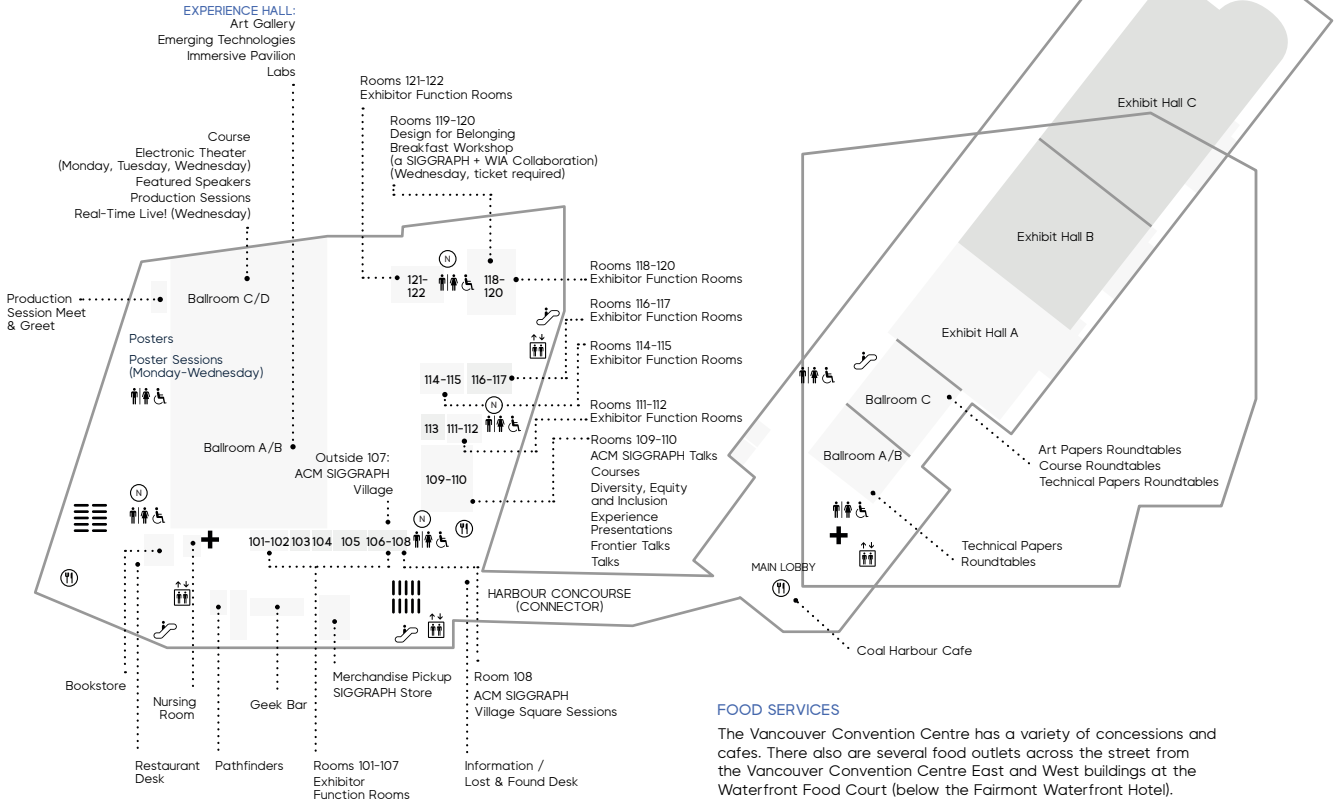

# WEST BUILDING LEVEL 1

-  Elevator
-  Stairs
-  Handicap Access
-  Gender Neutral Restroom / Family Restroom
-  Stairs
-  Food
-  Restrooms
-  First Aid

## FOOD SERVICES

The Vancouver Convention Centre has a variety of concessions and cafes. There also are several food outlets across the street from the Vancouver Convention Centre East and West buildings at the Waterfront Food Court (below the Fairmont Waterfront Hotel).

# WEST BUILDING LEVEL 2

-  Elevator
-  Stairs
-  Handicap Access
-  Gender Neutral Restroom / Family Restroom
-  Stairs
-  Food
-  Restrooms
-  First Aid

# EXHIBITION LEVEL