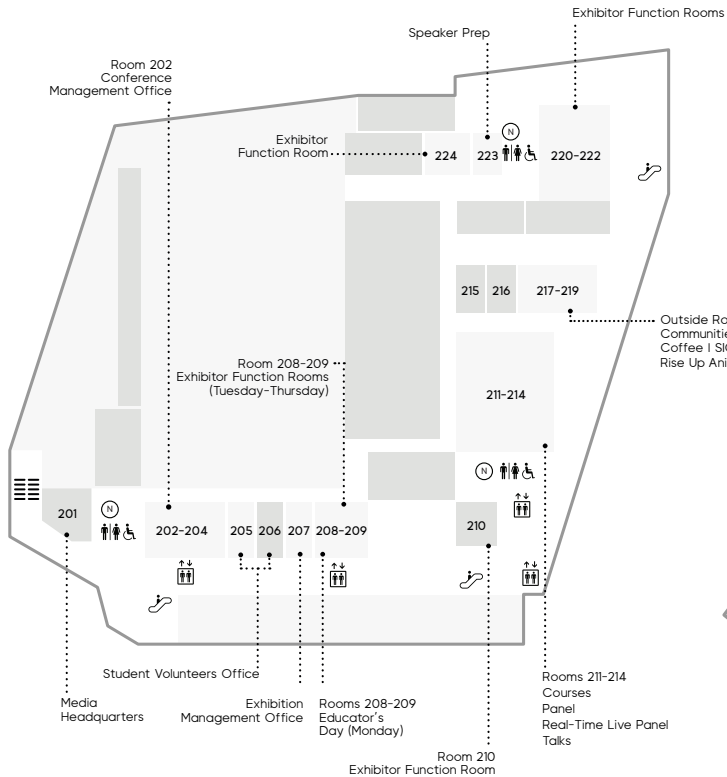

# WEST BUILDING LEVEL 1

-  Elevator
-  Stairs
-  Handicap Access
-  Gender Neutral Restroom / Family Restroom
-  Stairs
-  Food
-  Restrooms
-  First Aid

# EAST BUILDING CONVENTION LEVEL

# WEST BUILDING LEVEL 2

-  Elevator
-  Stairs
-  Handicap Access
-  Gender Neutral Restroom / Family Restroom
-  Stairs
-  Food
-  Restrooms
-  First Aid

# EXHIBITION LEVEL