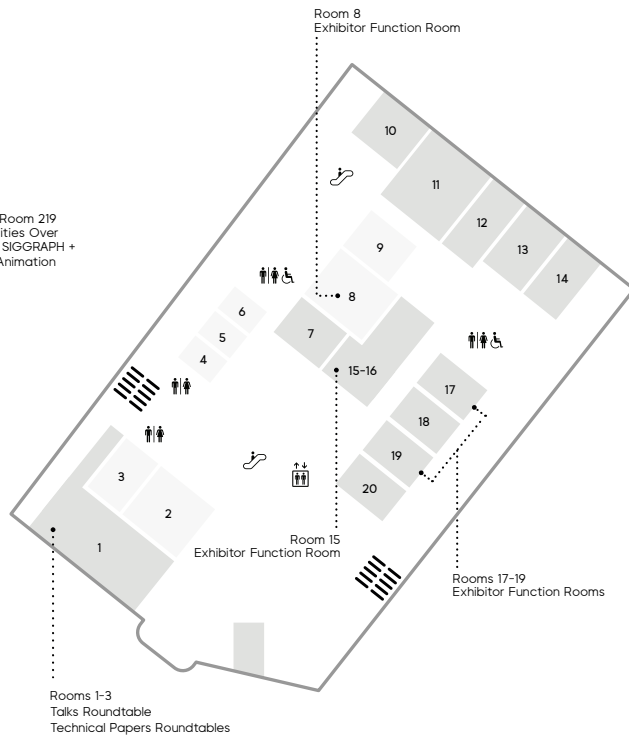

# WEST BUILDING LEVEL 1

-  Elevator
-  Stairs
-  Handicap Access
-  Gender Neutral Restroom / Family Restroom
-  Stairs
-  Food
-  Restrooms
-  First Aid

# WEST BUILDING LEVEL 2

-  Elevator
-  Stairs
-  Handicap Access
-  Gender Neutral Restroom / Family Restroom
-  Stairs
-  Food
-  Restrooms
-  First Aid

# EAST BUILDING MEETING LEVEL

WEST BUILDING  
**LEVEL 3**

 Elevator  
 Stairs  
 First Aid

 Stairs  
 Food

 Handicap Access  
 Restrooms

 Gender Neutral Restroom / Family Restroom

WEST BUILDING

# EXHIBITION LEVEL