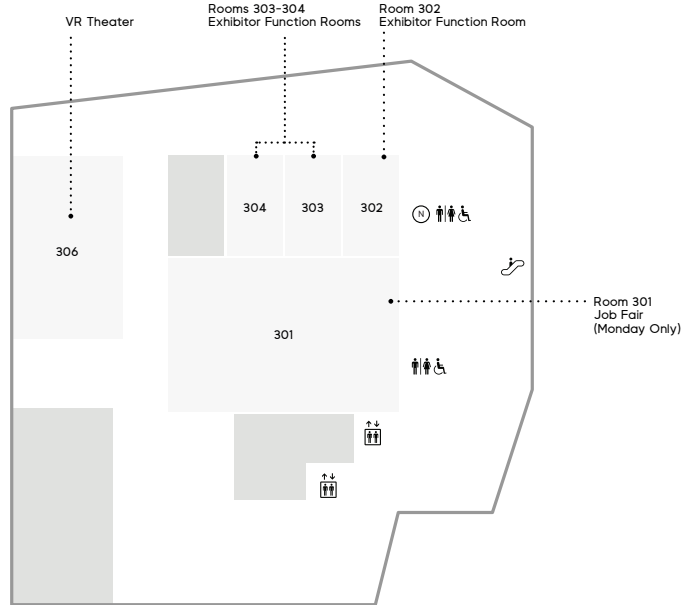

# WEST BUILDING LEVEL 2

-  Elevator
-  Stairs
-  Handicap Access
-  Gender Neutral Restroom / Family Restroom
-  Stairs
-  Food
-  Restrooms
-  First Aid

# EAST BUILDING MEETING LEVEL

WEST BUILDING  
**LEVEL 3**

 Elevator  
 Stairs  
 First Aid

 Stairs  
 Food

 Handicap Access  
 Restrooms

 Gender Neutral Restroom / Family Restroom

WEST BUILDING

# EXHIBITION LEVEL